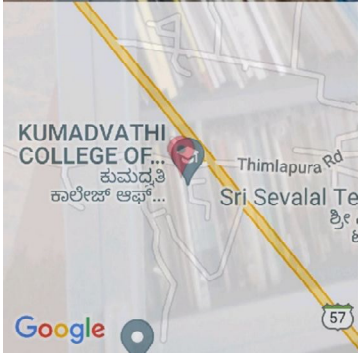

### NEP-Book Rack

69VF+P2G, Thimlapura, Karnataka 577427, India

Thimlapura

Karnataka

India

2022-11-09(Wed) 10:47(am)